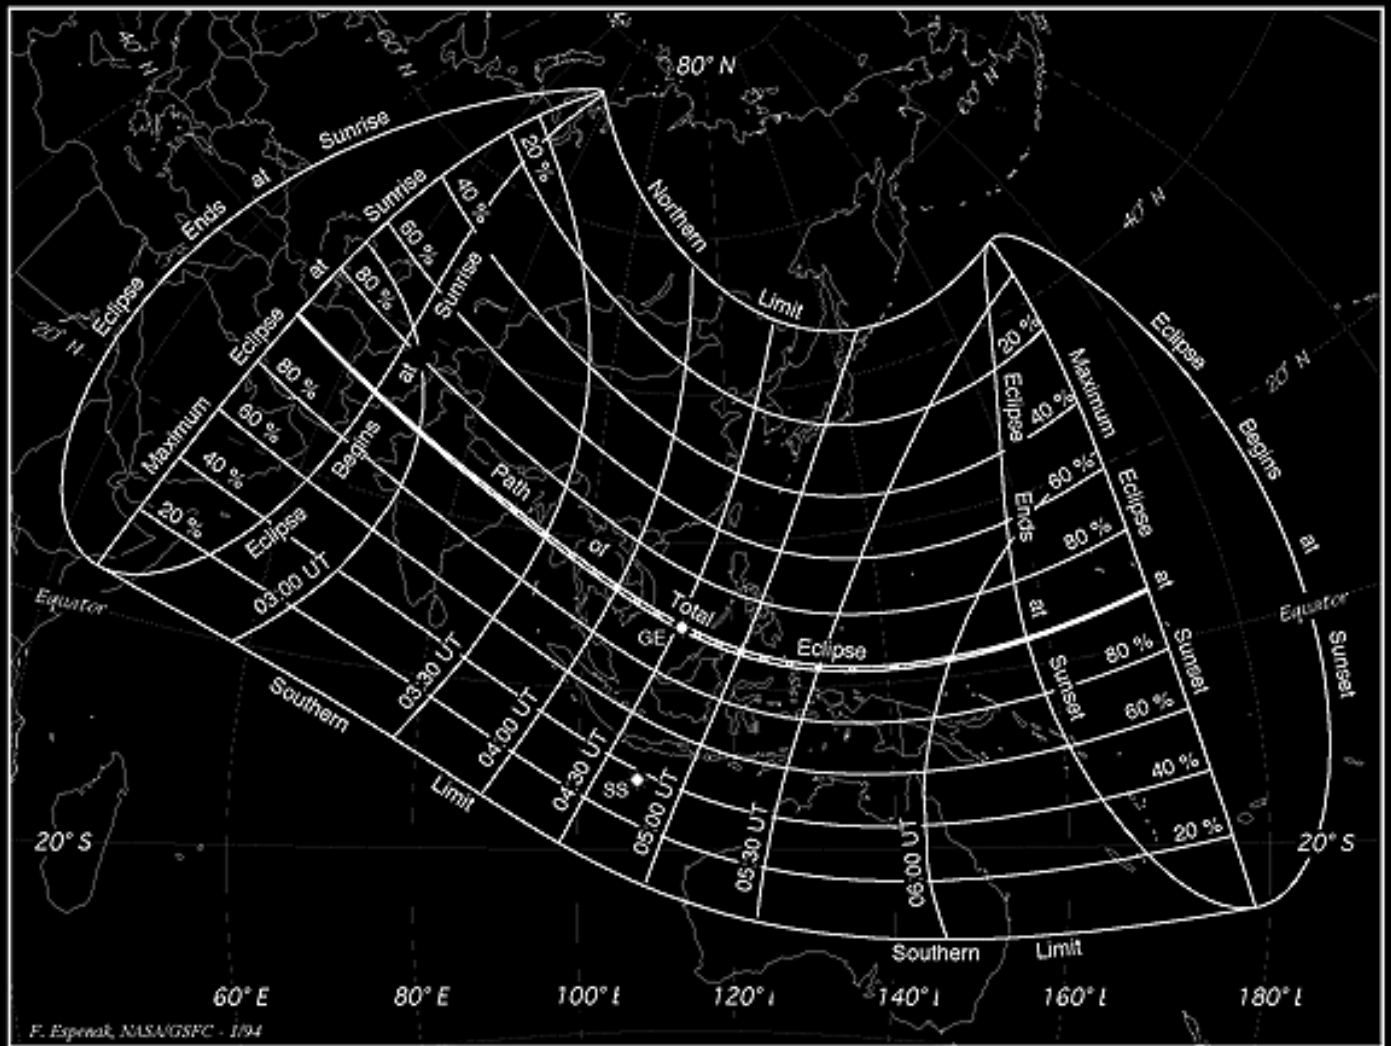

Figure 2: STEREOGRAPHIC PROJECTION MAP OF THE ECLIPSE PATH

Total Solar Eclipse of 1995 Oct 24

24