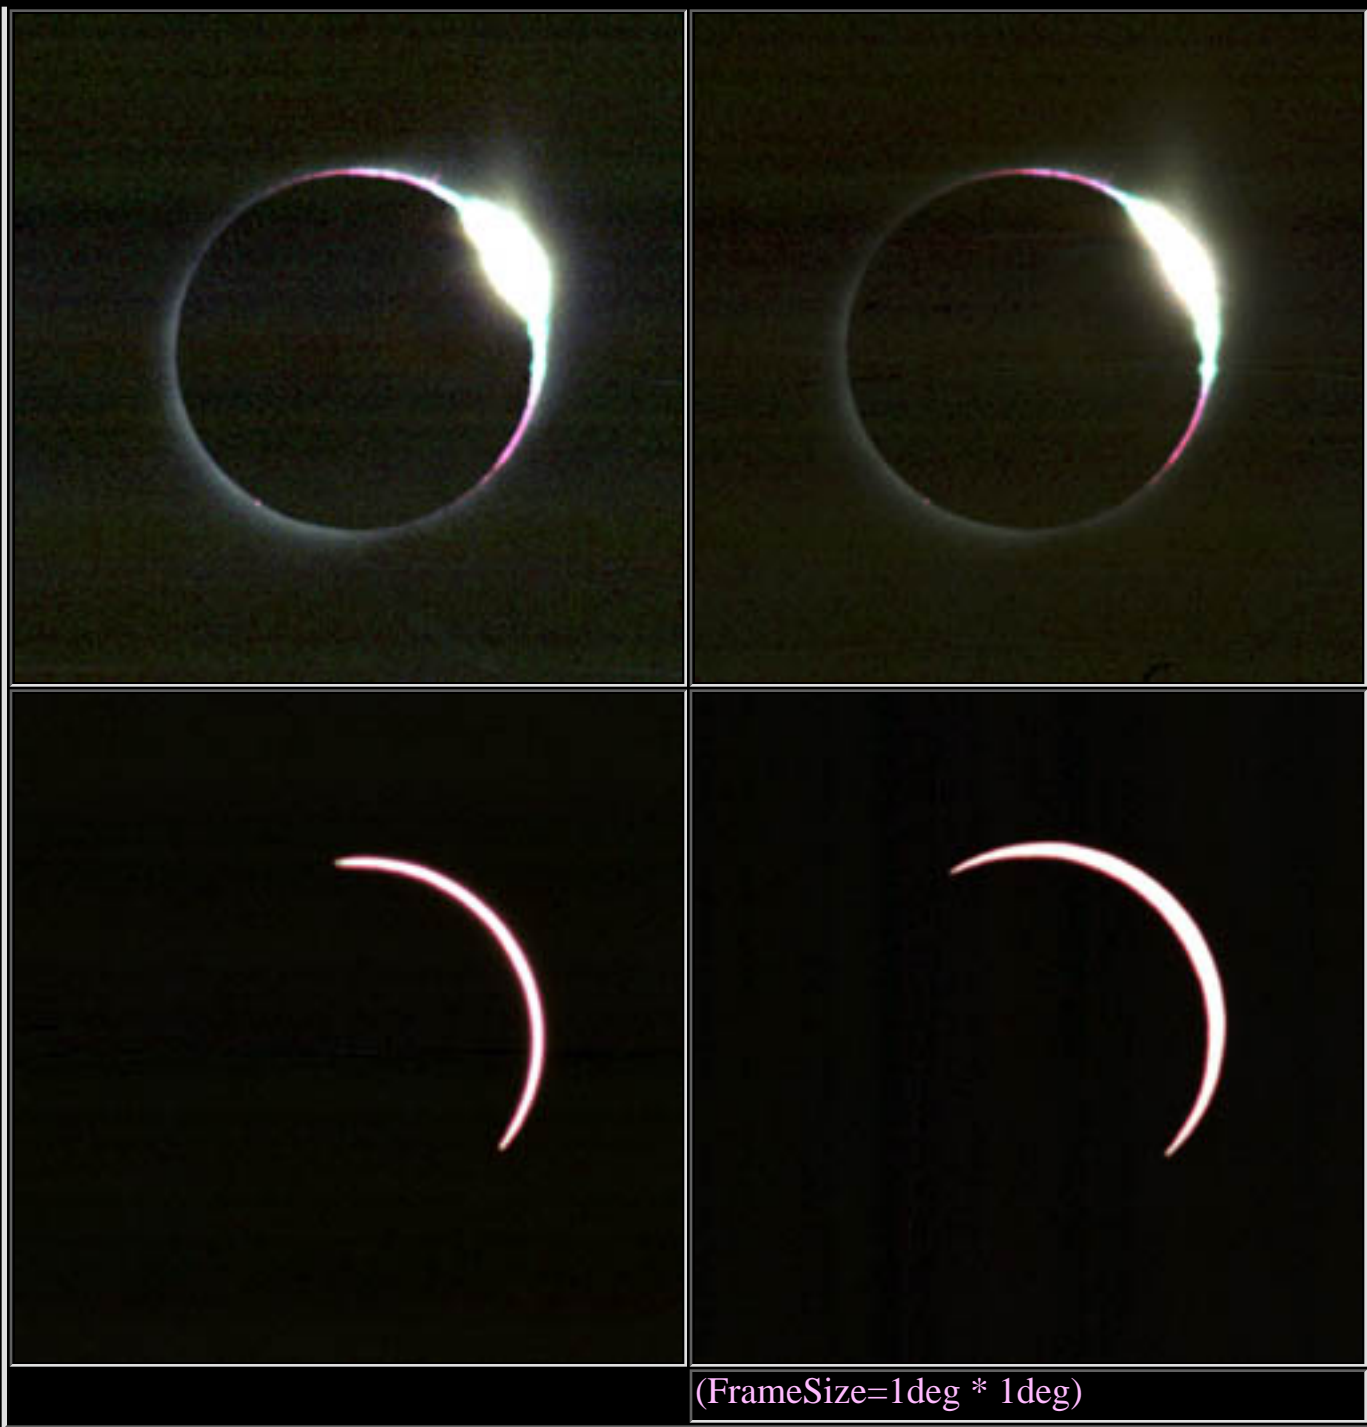

Total Solar Eclipse on Oct.24 1995 (Sariska, India)

The sky during the Total Solar Eclipse in Sariska, India

Partial Solar Eclipse to Second Contact

(FrameSize=1deg * 1deg)

Observation circumstance
- Setting form a line -

- Wide location -

Total Solar Eclipse

(FrameSize=1deg * 1deg)

(FrameSize=2deg * 2deg)

(FrameSize=1deg * 1deg)

My observation tools

Finished the total eclipse

After Third Contact